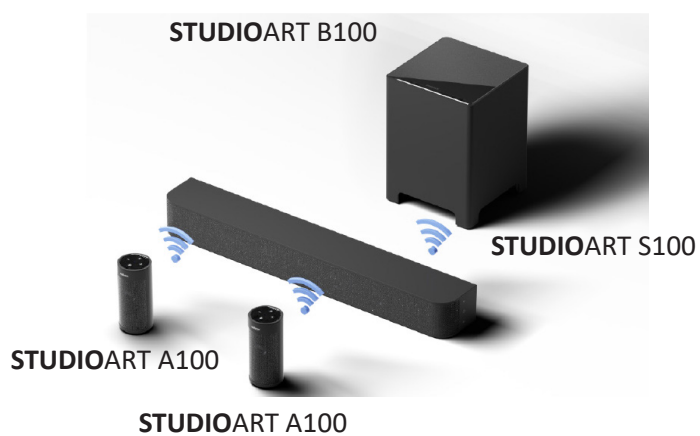

Single room 5.1 surround

STUDIOART B100

STUDIOART S100

STUDIOART A100

STUDIOART A100

Radio solution

2x Aktiver Speaker A100
1x Bass Module B100
1x Audiobar S100