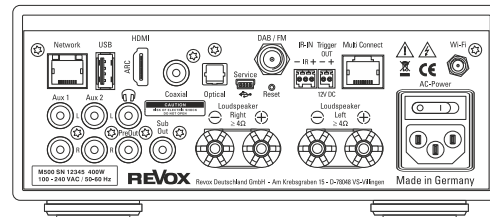

Front view M500

Rear view M500

TECHNICAL DATA

STUDIOMASTER M500				
Order Number	black	1.565.005.20	Apple interface	AirPlay 2
	silver	1.565.005.00	Bluetooth	BT5.0 with apt-X, apt-X HD, AAC (+), MP3, SBC
	white	1.565.005.10	Multi Connect	1x RJ45 for other Revox Multi Connect devices
Colours housing	black, silver, white		Audio formats	AAC, ALAC, AIFF, FLAC, MP3 (cbr + vbr), OGGVorbis, WAV, MWA
Dimensions H x W x D (mm)	87 x 200 x 342		Playlist formats	ASX, M3U, M3U8, PLS, WPL
Weight (kg)	4.4		Supported media protocols	Audio network paths with SMB 2 protocol or higher
Power	2x 140 W (1 kHz/ 2% THD/ 3 Ω)		Music services	Spotify, TIDAL, deezer
	2x 120 W (1 kHz/ 2% THD/ 4 Ω)		Radio	FM, DAB+, internet radio
	2x 60 W (1 kHz/ 2% THD/ 8 Ω)		Display	Real glass front with integrated infrared (IR) receiver and OLED display, luminous white, 256x64 pixels, with 7 touch sensors
Power consumption	0 W off position of mains switch < 8 W Standby < 13 W normal operation with no signal			
Temperature range	+10 ... 40 °C			
Damping factor	1200 at 8 Ω			
Harmonic distortion	0.005 % at 25 W and 4 Ω			
Analogue inputs	700 mV / 39 kΩ (for full scale)			
Digital inputs	1x optical, 1x coaxial, 16, 20, 24 bit PCM, SPDIF up to 192 kHz			
USB	USB-A, 5-Volt, max. 500 mA			
Subwoofer out	1 mono			
Pre Out	1 stereo analogue			
OPERATION		ACCESSORIES		
Display on the device				incl.
Revox Multiuser app		WLAN antenna		✓
STUDIOCONTROL C200		Antenna adapter		✓
C18 Multiuser wall control		Power cord		✓
C100 Multiuser remote control		Patch cable		✓
TV remote control for HDMI ARC connections				