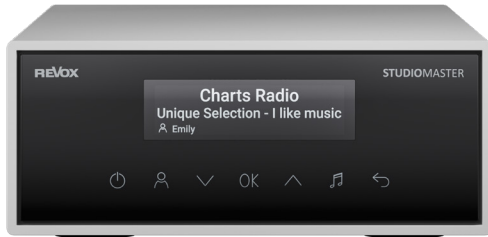

STUDIOMASTER M500

HighEnd audio system equipped with powerful, built-in amplifiers, DAB+, FM tuner, an OLED glass front display and multiple connection options and a wide range of audio sources. Playback options include Wi-Fi, LAN, Bluetooth and AirPlay 2. Music streaming with iRadio, Spotify, Tidal, Deezer and qobuz. HDMI and other ports connect with TVs, audio players or headphones. The unique Revox Multiuser concept enables individual listening options for several users in one room. The Multiroom solution builds on the modular approach to deliver the same versatility across different rooms.